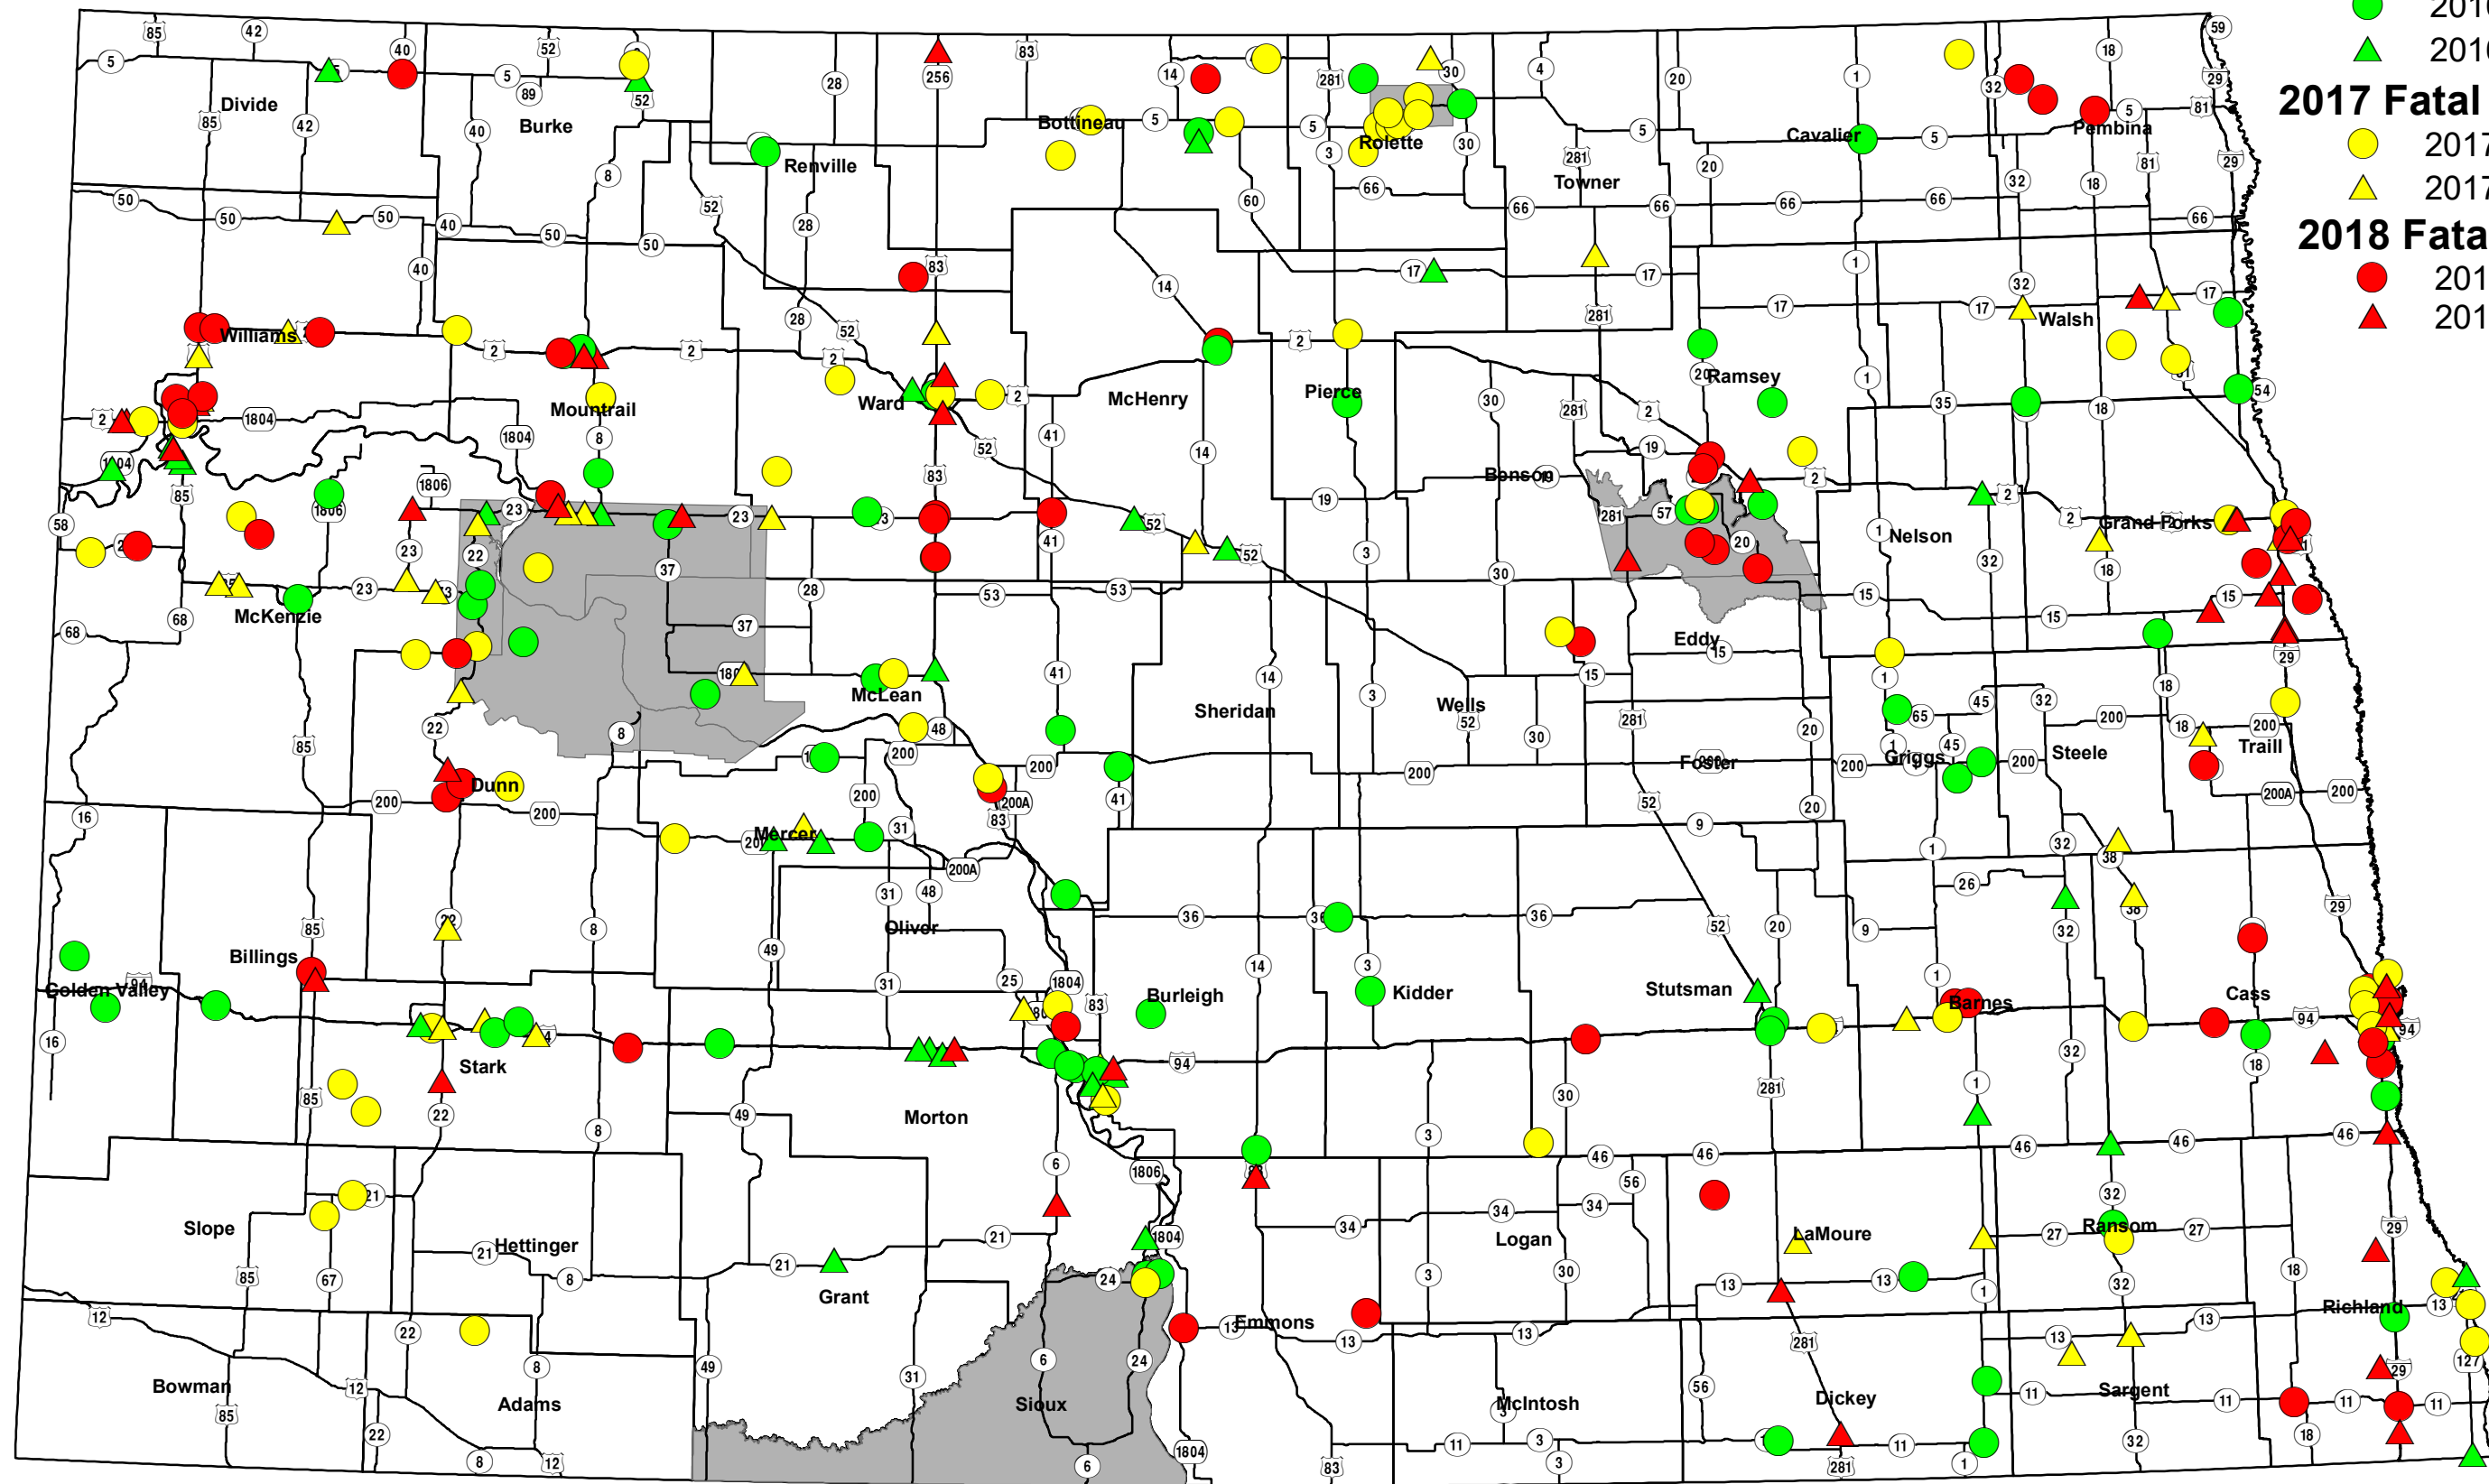

# Fatal Crashes 2016-2018

## 2016 Fatal Crashes (102)

- 2016 Single Vehicle
- ▲ 2016 Multiple Vehicles

## 2017 Fatal Crashes (106)

- 2017 Single Vehicle
- ▲ 2017 Multiple Vehicles

## 2018 Fatal Crashes (95)

- 2018 Single Vehicle
- ▲ 2018 Multiple Vehicles