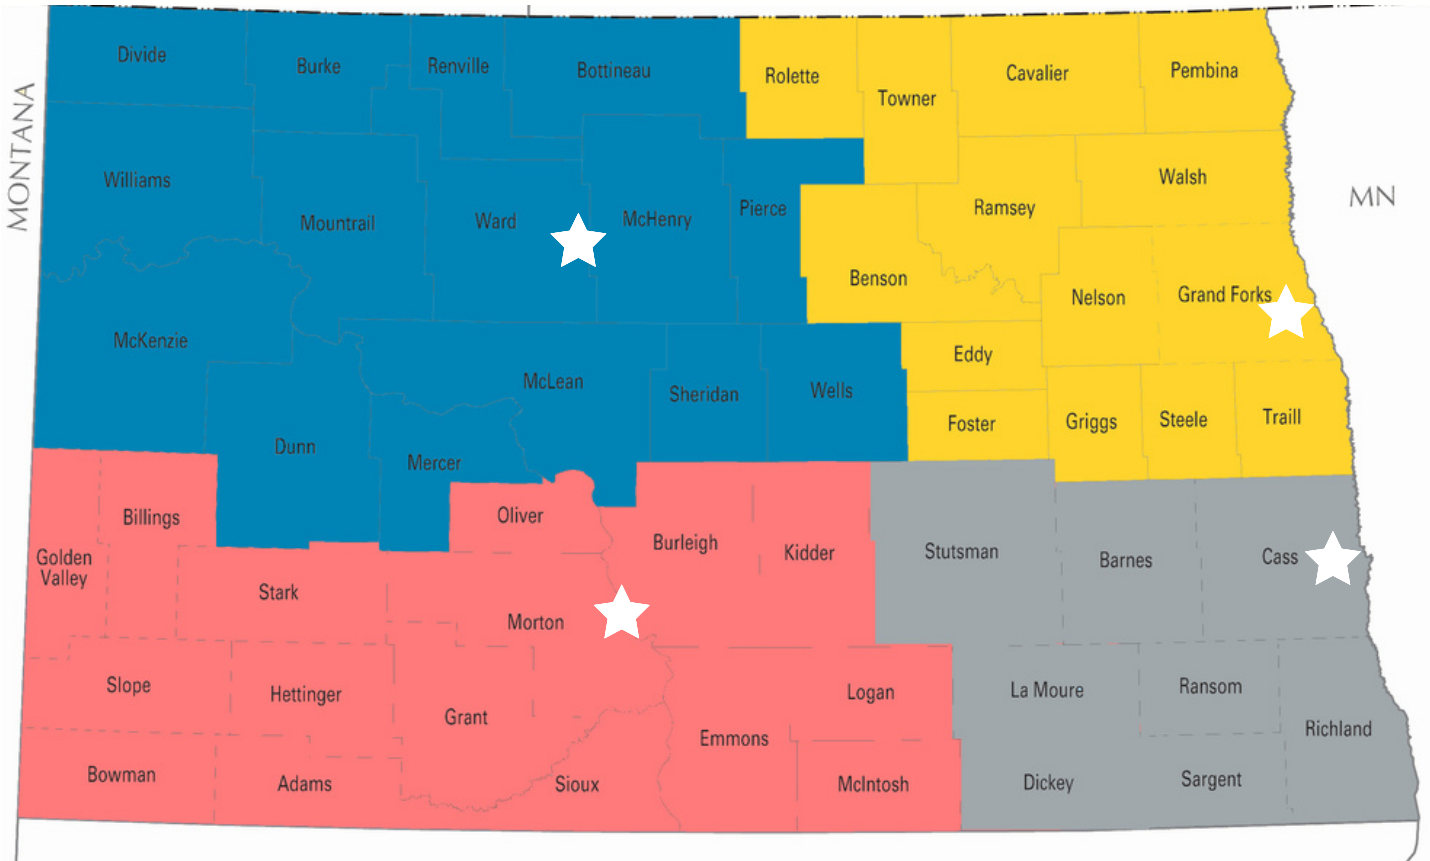

VISION ZERO

REGIONAL OUTREACH COORDINATORS

KYLE PATTERSON

Northwest Region
(701) 240-1334
kyle.patterson@co.ward.nd.us

KAITLIN ATKINSON

Northeast Region
(701) 213-8142
kaitlin.atkinson@gfcounty.org

THERESA LIEBSCH