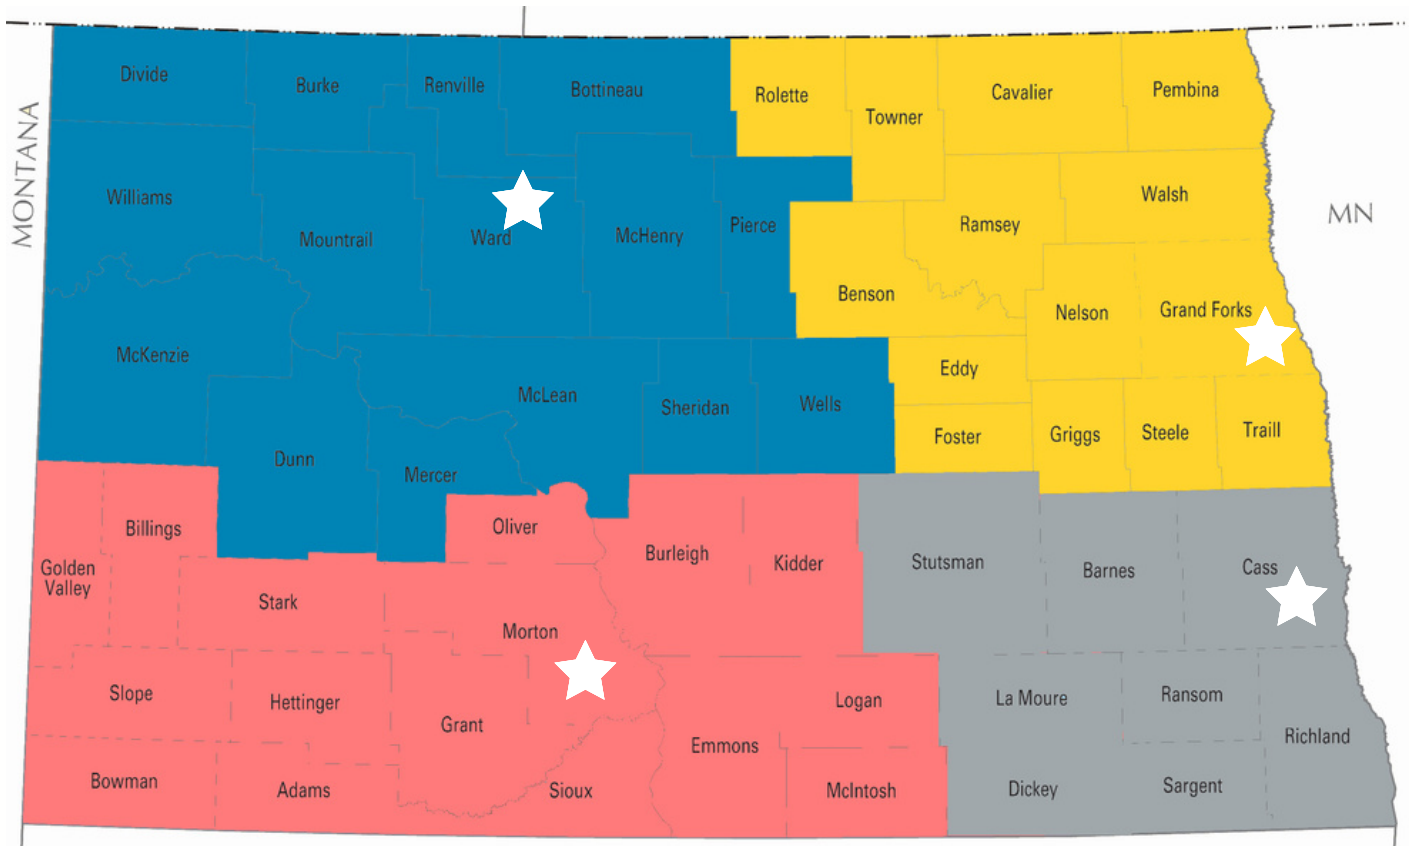

VISION ZERO

REGIONAL OUTREACH COORDINATORS

KYLE PATTERSON

Northwest Region
(701) 240-1334
kyle.patterson@co.ward.nd.us

KAITLIN ATKINSON

Northeast Region
(701) 213-8142
kaitlin.atkinson@gfcounty.org

THERESA LIEBSCH

Southwest Region
(701) 425-7974
theresa.liebsch@mortonnd.org

LEAH KELM

Southeast Region
(701) 367-2021
kelml@casscountynd.gov